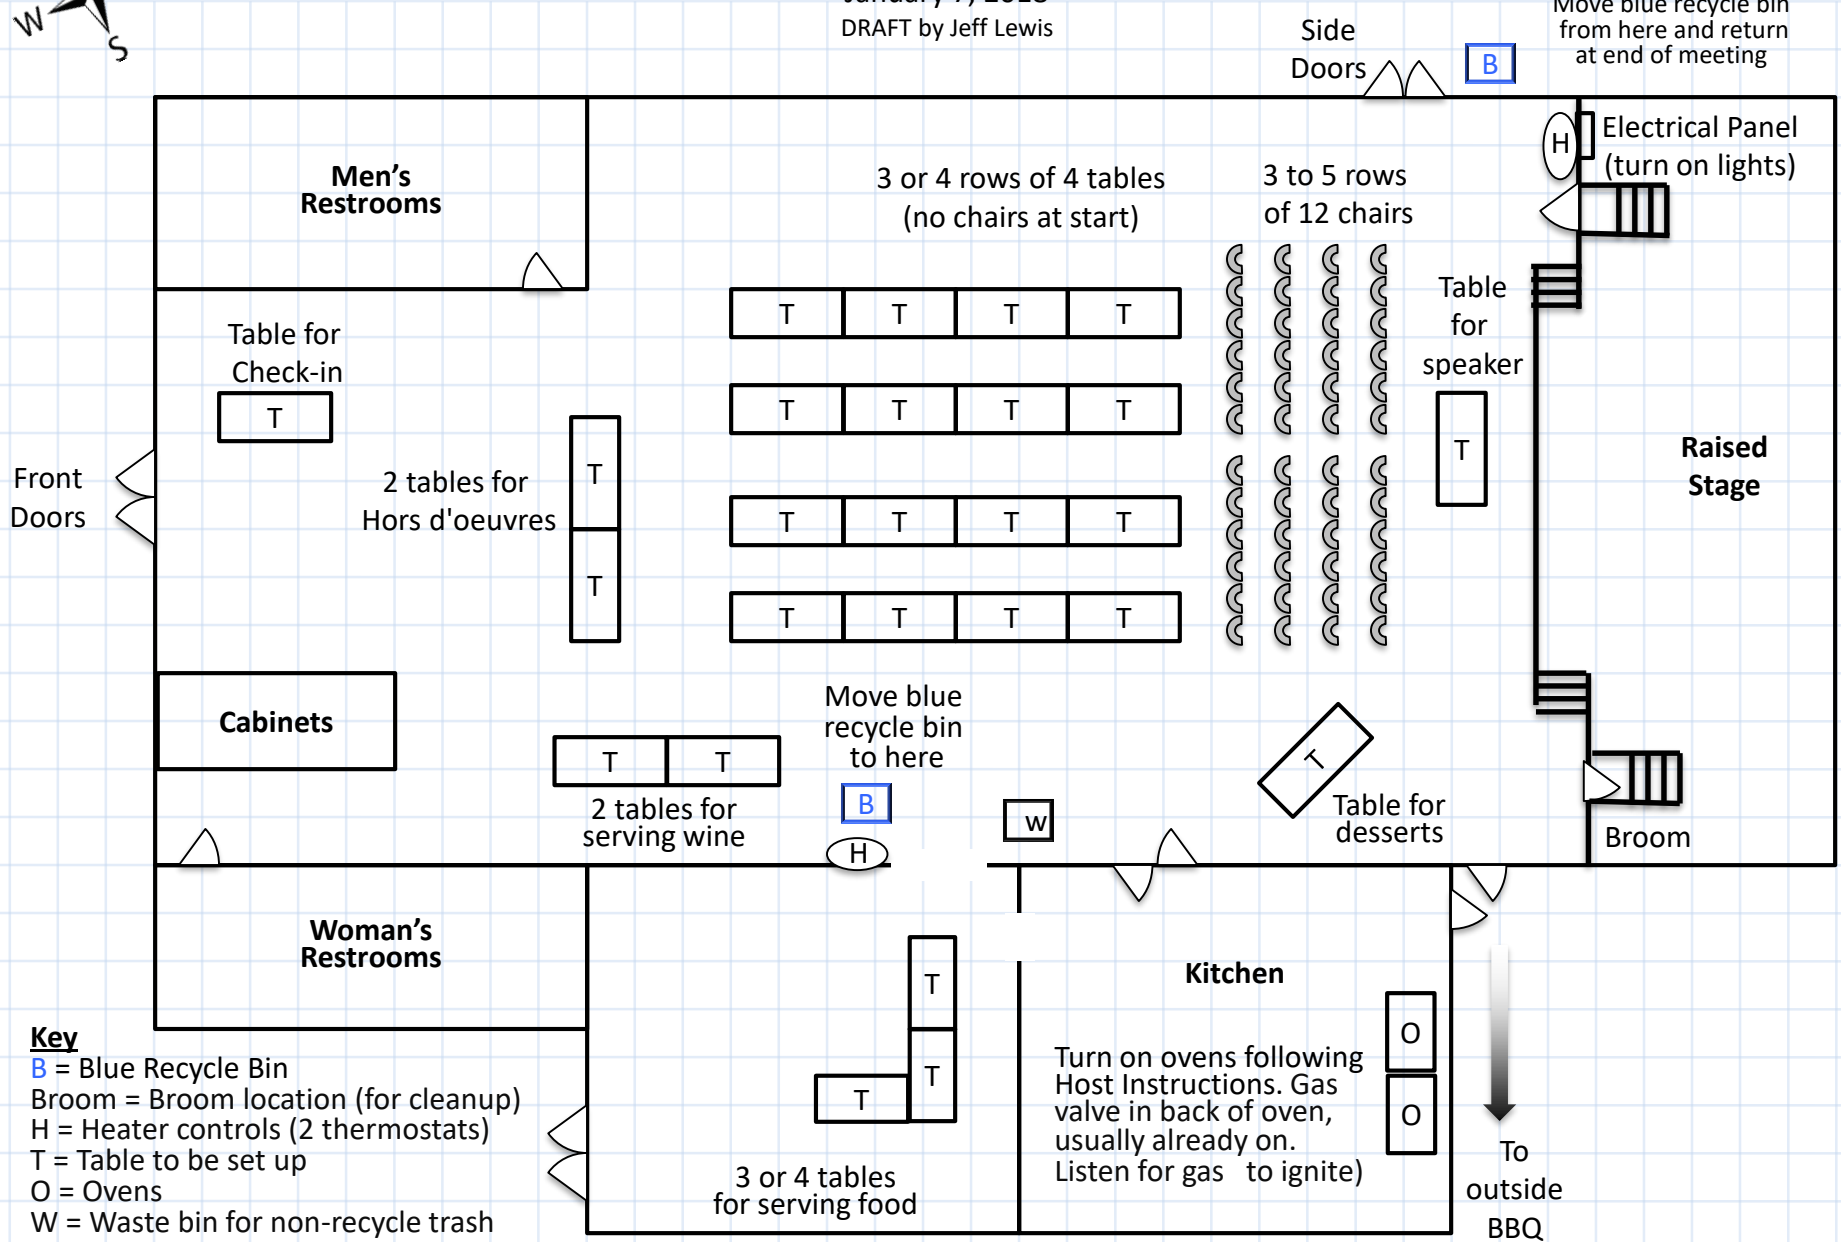

# Wines & Steins Meeting Room Set-Up

January 7, 2018  
DRAFT by Jeff Lewis

Move blue recycle bin from here and return at end of meeting

**Key**

- B = Blue Recycle Bin
- Broom = Broom location (for cleanup)
- H = Heater controls (2 thermostats)
- T = Table to be set up
- O = Ovens
- W = Waste bin for non-recycle trash